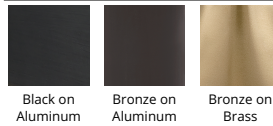

WAC LIGHTING

Adjustable Beam Wall Wash Hood Vertical

Landscape Accessory

Model	Finish
5220-VSHR	BBR Bronze on Brass
	BK Black on Aluminum
	BZ Bronze on Aluminum

Example: **5220-VSHR-BBR**

FEATURES

- Reduce glare
- Die-cast aluminum or die-cast brass
- 5 year warranty

SPECIFICATIONS

Construction: Corrosion resistant aluminum alloy, Solid die-cast brass

Finish: Enamel Coated Black on Aluminum, Enamel Coated Bronze on Brass, Enamel Coated Bronze on Aluminum

FINISHES

Fixture Type: _____