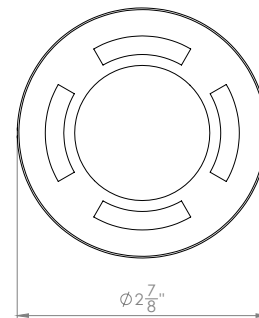

Fixture Type:

Catalog Number:

Project: _____

Location: _____