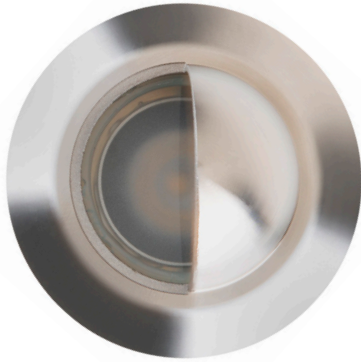

2" INGROUND - SCOOP

2131

WAC

LANDSCAPE LIGHTING

Fixture Type:

Catalog Number:

Project: _____

Location: _____