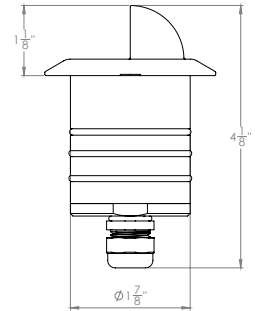

### PRODUCT DESCRIPTION

Landscape 2" recessed inground luminaire for up, down, side light applications.