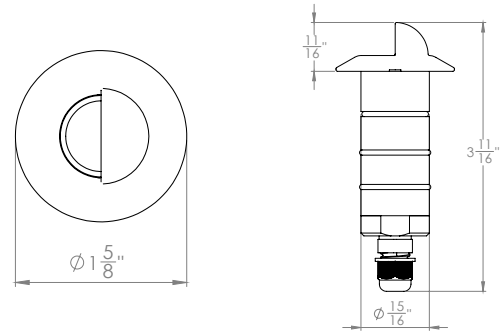

1" INGROUND - SCOOP

1061

WAC

LANDSCAPE LIGHTING

Fixture Type:

Catalog Number:

Project: _____

Location: _____

PRODUCT DESCRIPTION

Landscape 1" recessed inground luminaire for up, down, side light applications.

FEATURES

- IP68 rated, Suitable for continuous immersion under water
- Factory sealed water tight fixtures
- Solid stainless steel construction
- Stainless steel spring clip allows wall or downlight applications
- Available Concrete Pour Adapter
- Spring clip, 6' lead wire and direct burial gel filled wire nuts included
- Maintains constant lumen output against voltage drop
- UL 1838 Listed

SPECIFICATIONS

- Input:** 9 - 15VAC (Transformer is required)
- Power:** 1.9W / 3VA
- Brightness:** 68lm
- Beam Angle:** 45°
- CRI:** 85
- Rated Life:** 70,000 hours

ORDERING NUMBER

		Color Temp		Finish	
1061	Scoop	27	2700K	BS	Bronzed Stainless Steel
		30	3000K	SS	Stainless Steel