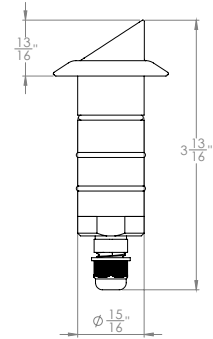

### PRODUCT DESCRIPTION

Landscape 1" recessed inground luminaire for up, down, side light applications.