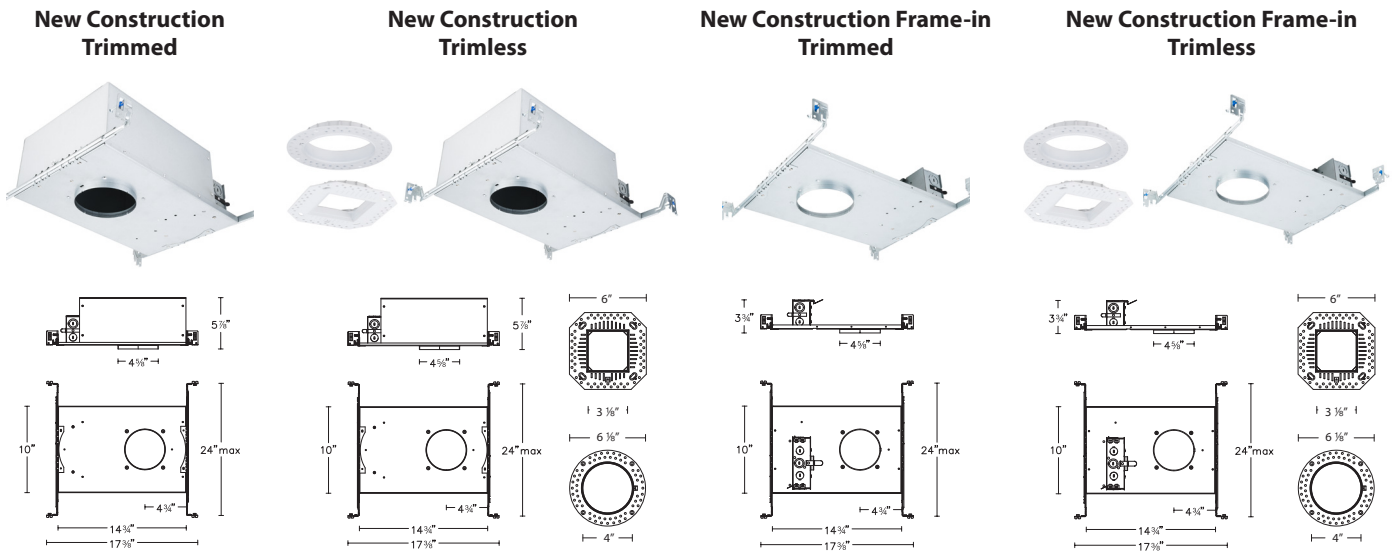

R4FBNT, R4FRNL, R4FSNL, R4FBFT, R4FRFL, R4FSFL

4" FQ New Construction Housing and Frame-in Kit

WAC LIGHTING

SPECIFICATIONS

Input: Universal 120-277V AC 50/60 Hz

Standards: ETL & cETL, IC-rated, Airtight (see below for list)

Dimming: Electronic Low Voltage (ELV): 100%-1%
Triac: 100%-1% 0-10V: 100-1%

Emergency: EM fixtures provided with integral Emergency battery back up with 24" lead wire remote test switch. Provides at least 90 minutes of 6W illumination during emergency operation.

Mounting: New construction housings included with universal mounting brackets and hanger bars
Ceiling cutout (Round and Square): Ø 4 3/4"
Ceiling thickness: 1/2" - 1"

Construction: 20 Gauge galvanized sheet

Warranty: 5 year WAC Lighting product warranty

Fixture Type:

Catalog Number:

Project: _____

Location: _____

HOUSINGS	Model		Power	Rating	Emergency Backup	Compatible Trims
New Construction Trimmed	R4FBNT Round and Square	Airtight	1 13W 2 19W 3 25W 4 28W	IC IC IC Non-IC	EM Emergency backup battery (Optional)	R4FRDT, R4FSDT R4FRAT, R4FSAT R4FRWT, R4FSWT
New Construction Trimless	R4FRNL Round (Spackle frame included)	Airtight	1 13W 2 19W 3 25W 4 28W	IC IC IC Non-IC	N/A	R4FRDL, R4FRAL, R4FRWL
	R4FSNL Square (Spackle frame included)	Airtight				R4FSDL, R4FSAL, R4FSWL
New Construction Frame-in Trimmed	R4FBFT Round and Square		1 13W 2 19W 3 25W 4 28W	Non-IC	EM Emergency backup battery (Optional)	R4FRDT, R4FSDT R4FRAT, R4FSAT R4FRWT, R4FSWT
New Construction Frame-in Trimless	R4FRFL Round (Spackle frame included)		1 13W 2 19W 3 25W 4 28W	Non-IC	N/A	R4FRDL, R4FRAL, R4FRWL
	R4FSFL Square (Spackle frame included)					R4FSDL, R4FSAL, R4FSWL

R4F _ _ _

Example: **R4FBNT-1** or **R4FBNT-1-EM** (with Emergency backup battery)

wacighting.com
Phone (800) 526.2588
Fax (800) 526.2585

Headquarters/Eastern Distribution Center
44 Harbor Park Drive
Port Washington, NY 11050

Central Distribution Center
1600 Distribution Ct
Lithia Springs, GA 30122

Western Distribution Center
1750 Archibald Avenue
Ontario, CA 91760