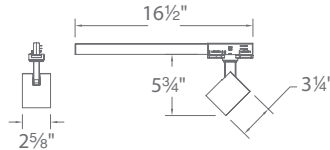

LUCIO – model: LED 6010

W Track System Luminaires

WAC LIGHTING

Responsible Lighting®

Fixture Type:

Catalog Number:

Project: _____

Location: _____

PRODUCT DESCRIPTION

Museum-quality LED luminaire with high performance optics.

FEATURES

- Recessed driver hidden in track
- Accommodates up to 1 lens and 1 glare control accessory
- 365° horizontal aiming and 90° indexed vertical aiming
- Integral selector to choose between independently controllable track circuits
- CBCP intensive ultra spot, 6010U
- Asymmetrical beam distribution, 6010A
- 50,000 rated life
- 5 year warranty

SPECIFICATIONS

1. **Construction:** Die-cast aluminum body with regressed driver.
2. **Input:** 120 VAC, 277VAC 50/60Hz
3. **Power:** 10W
4. **Light Source:** High output COB LED
5. **Dimming:** 100%-5% Electronic Low Voltage (ELV), TRIAC
6. **Standards:** UL & cUL Dry Location Listed, Title 24 JA8-2019 Compliant
7. **Finish:** Electrostatically powder coated White, Black, Platinum

Track	Model	Beam	Lumens @ 830	CBCP @ 830	Color Temp	CRI	Finish	
WTK WHK	120V 277V	6010	U 6°	620	37,915	827 2700K	85	BK Black PT Platinum WT White
			S 18°	910	4,845	830 3000K	85	
			N 25°	890	3,445	835 3500K	85	
			F 35°	910	2,230	840 4000K	85	
			A ASY	555	N/A	927 2700K	90	
						930 3000K	90	

WTK-6010 - ____ - ____

Example: WTK-6010N-930-WT

REPLACEMENT OPTICS

'U' and 'A' are dedicated optics

18°	REF-S0BL10-S
25°	REF-S0BL10-N
35°	REF-S0BL10-F

Accommodates one lens accessory and one glare control accessory. 'U' and 'A' beam fixtures accept one glare control accessory.

LENS ACCESSORIES

Amber	LENS-16-AMB	Yellow	LENS-16-YEL
Blue	LENS-16-BLU	Frosted	LENS-16-FR
Green	LENS-16-GRN	Spread	LENS-16-SPR
Red	LENS-16-RED	Beam Elongating	LENS-16-BEL

GLARE CONTROL ACCESSORIES

Cross Louver	LENS-16P-CRL-BK	Snoot	LENS-16-SNOOT-BK
	LENS-16P-CRL-PT		LENS-16-SNOOT-PT
	LENS-16P-CRL-WT		LENS-16-SNOOT-WT
Honey Comb Louver	LENS-16-HCM		

wacighting.com
Phone (800) 526.2588
Fax (800) 526.2585

Headquarters/Eastern Distribution Center
44 Harbor Park Drive
Port Washington, NY 11050

Central Distribution Center
1600 Distribution Ct
Lithia Springs, GA 30122

Western Distribution Center
1750 Archibald Avenue
Ontario, CA 91760