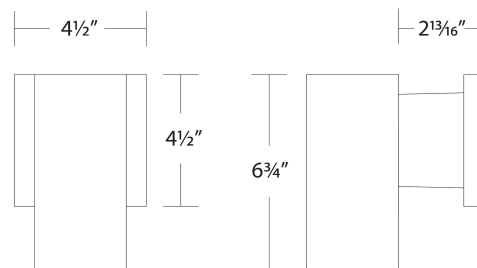

WAC LIGHTING

Fixture Type: _____

Catalog Number: _____

Project: _____

Location: _____

Cubix

Wall Mount 3000K

Model	Color Temp & CRI	Lumens	Finish
WS-W220208	30 3000K - 80	285	BK Black BZ Bronze WT White

Example: **WS-W220208-30-WT**

For custom requests please contact customs@wacighting.com

DESCRIPTION

Available in single and double directions, Cylinder is ideal for illuminating outdoor entrances and walkways.

FEATURES

- Multiple LED array for uniform illumination
- ACLED driverless technology
- 5 Year warranty

SPECIFICATIONS

Color Temp:	3000K
Input:	120 VAC,50/60Hz
CRI:	80
Dimming:	ELV: 100-10%
Rated Life:	50000 Hours
Mounting:	Installs over a 3" or 4" Junction Box,Can be mounted on wall in all orientations
Standards:	ETL, cETL Wet Location Listed
Construction:	Die-cast aluminum

FINISHES:

LINE DRAWING: