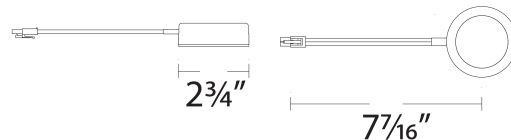

WAC LIGHTING

120V 3-CCT Puck Light Undercabinet Task Luminaire

Fixture Type: _____

Catalog Number: _____

Project: _____

Location: _____

Model	Color Temp & CRI	Finish	Lumens
HR-AC71 120 VAC - 1 Single Wired Puck Light w/ Cord	2700K/3000K/3500K 90	BK Black	240
HR-AC72 120 VAC - 2 Puck Lights w/ Double Wire		BK Black	240 X 3
HR-AC73 120 VAC - Puck Light Kit- 2 Double Wire Lights, 1 Single Wire Lights, and Cord		BN Brushed Nickel	240
		BN Brushed Nickel	240 X 3
		WT White	240
		WT White	240 X 3

FEATURES HR-AC71-CS-BK

- 3-CCT Switchable between 2700K and 3500K
- Integrated LED
- Recessed or surface mounting
- Quick and easy installation
- Link up to 20 puck lights per run
- ACLED driverless technology
- 5 year warranty

SPECIFICATIONS

Construction:	Die-cast aluminum with Acrylic Diffuser
Power:	4W, 4W X 3
Input:	120 VAC, 50/60Hz
Dimming:	ELV: 100-10%
Light Source:	Integrated LED
	3 Step Mac Adam Ellipse
Lens:	Acrylic Lens
Rated Life:	50000 Hours
Cut Out:	2 3/8"
Finish:	Electrostatically Powder Coated Black, White, Electroplated Brushed Nickel
Operating Temp:	-4°F to 104°F (-20°C to 40°C)
Standards:	ETL, cETL, Damp Location Listed, Title 24 JA8-2016 Compliant

FINISHES

LINE DRAWING