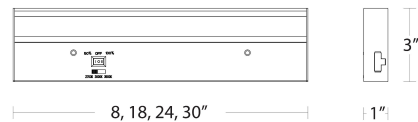

LINE DRAWING: