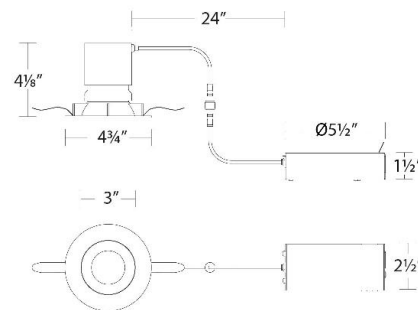

Example: **R3HRAR-F9CS-WT**

DESCRIPTION

Minimum profile downlight with driver and electrical connection box attached to fixture for easy remodel or new construction installation.

FEATURES

- 5-CCT Switchable between 2700K and 5000K
- Twist-on trim with removable film to adjust beam angle
- Silicon gasket on adjustable to prevent vision past ceiling level
- Driver included
- 5 year warranty

SPECIFICATIONS

Construction:	Die-cast Aluminum
Power:	12W
Input:	120-277 VAC, 50/60Hz
Dimming:	ELV: 100-5% , TRIAC: 100-5%
Light Source:	Integrated LED
Lens:	Reflector with Film
Rated Life:	50000 Hours
Mounting:	Heavy gauge retention clips secures fixture to ceiling
Cut Out:	4 1/4"
Finish:	Electrostatically Powder Coated: White
Ceiling Thickness:	1/2" - 1 1/2"
Operating Temp:	-4°F to 104°F (-20°C to 40°C)
Standards:	ETL, cETL, Wet Location Listed, Energy Star 2.0, Title 24 JA8-2019 Compliant, IC, Airtight

FINISHES:

White

LINE DRAWING:

PATRIOT
R3HRDR-F9CS-WT

WAC LIGHTING

Patriot 3"

Downlight and Adjustable Recessed

Fixture Type: _____