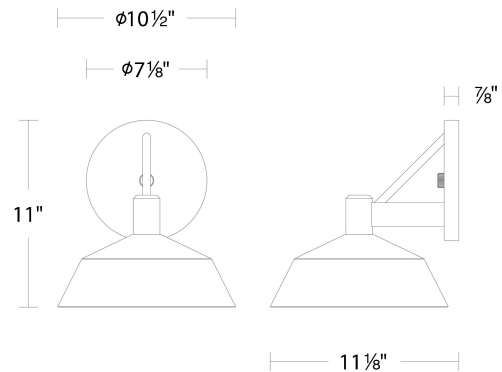

Fixture Type: _____

Catalog Number: _____

Project: _____

Location: _____

Rockport

Outdoor Wall Sconce 3000K

Model & Size	Color Temp & CRI	Finish	Watt	LED Lumens	Delivered Lumens
WS-W77211 11"	3000K 90	AL Brushed Aluminum BK Black	17W	1346	763

FINISHES:

Brushed
Aluminum

Black

LINE DRAWING:

WS-W77211