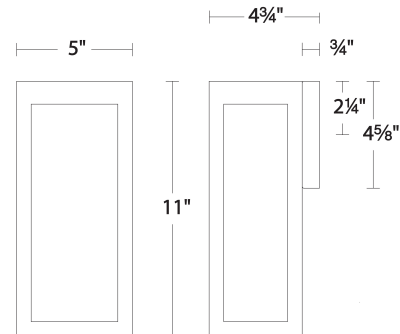

SPECIFICATIONS

Color Temp:	3000K
Input:	120 VAC, 50/60Hz
CRI:	90
Dimming:	ELV: 100-10%, TRIAC: 100-10%
Rated Life:	54000 Hours
Mounting:	Can be mounted on wall in all orientations
Standards:	ETL, cETL Wet Location Listed
Construction:	Aluminum body, hammered glass diffuser, Aluminum body, glass diffuser

REPLACEMENT PARTS

RPL-GLA-33111-FR - Front Glass
RPL-GLA-33111-SI - Side Glass

FINISHES

Black

LINE DRAWING

WS-W33111

Fixture Type: _____

Catalog Number: _____

Project: _____

Location: _____

Hawthorne Outdoor Wall Sconce 3000K

Model & Size	Color Temp & CRI	Watt	LED Lumens	Delivered Lumens	Finish
WS-W33118 18"	3000K 90	16W	1200	256	BK Black

Example: **WS-W33118-BK**