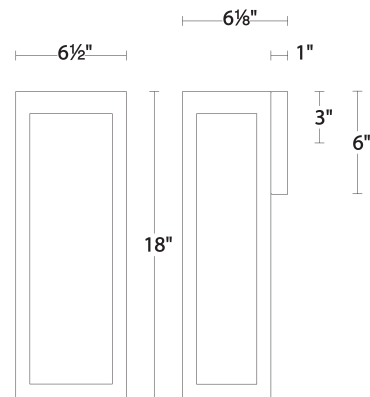

REPLACEMENT PARTS

RPL-GLA-33118-FR - Front Glass
RPL-GLA-33118-SI - Side Glass

FINISHES

Black

LINE DRAWING

WS-W33118

Fixture Type: _____

Catalog Number: _____