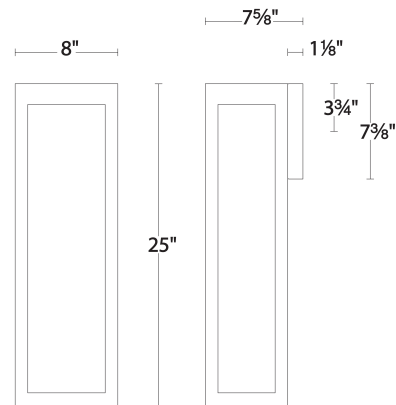

REPLACEMENT PARTS

RPL-GLA-33125-FR - Front Glass
RPL-GLA-33125-SI - Side Glass

FINISHES

Black

LINE DRAWING

WS-W33125