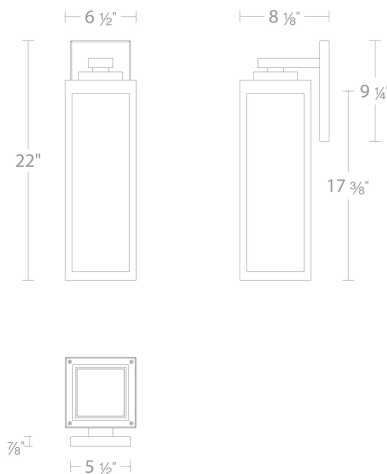

SPECIFICATIONS

Color Temp:	3000K
Input:	120 VAC,50/60Hz
CRI:	90
Dimming:	ELV: 100-10% ,TRIAC: 100-10%
Rated Life:	50000 Hours
Mounting:	Can be mounted on wall in all orientations
Standards:	ETL, cETL,IP65 Wet Location Listed
Construction:	Aluminum body, seeded clear glass diffuser

REPLACEMENT PARTS

RPL-GLA-17222 - Glass

FINISHES:

Black

LINE DRAWING:

WS-W17222