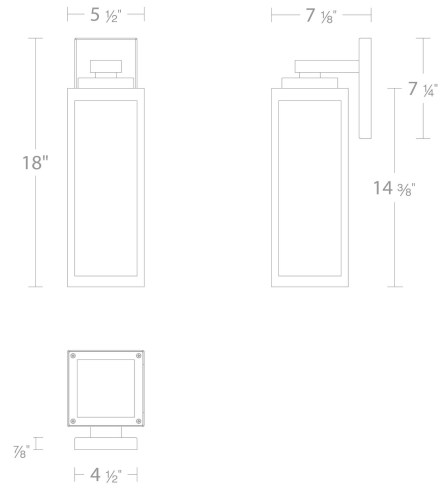

WAC LIGHTING

Amherst

Outdoor Wall Sconce 3000K

Fixture Type: _____

Catalog Number: _____

Project: _____

Location: _____

Model & Size	Color Temp	Finish	LED Watts	LED Lumens	Delivered Lumens
WS-W17218 18"	3000K	BK Black	19W	1741	490

Example: **WS-W17218-BK**

For custom requests please contact customs@wacighting.com

DESCRIPTION

A timeless classic lantern meets modern LED technology with a clear seeded glass lens and an open bottom for easy maintenance.

FEATURES

- Downlight illumination
- Open bottom for ease of maintenance
- ACLED driverless technology
- 5 Year warranty

SPECIFICATIONS

Color Temp:	3000K
Input:	120 VAC,50/60Hz
CRI:	90
Dimming:	ELV: 100-10% ,TRIAC: 100-10%
Rated Life:	50000 Hours
Mounting:	Can be mounted on wall in all orientations
Standards:	ETL, cETL,IP65 Wet Location Listed
Construction:	Aluminum body, seeded clear glass diffuser

FINISHES:

Black

LINE DRAWING:

WS-W17218