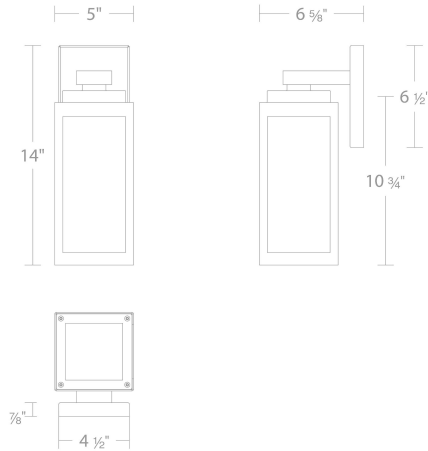

FINISHES:

Black

LINE DRAWING:

WS-W17214

REPLACEMENT PARTS

RPL-GLA-17214 - Glass

WAC LIGHTING

Amherst