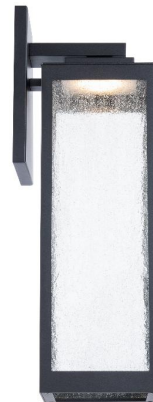

WAC LIGHTING

Amherst

Outdoor Wall Sconce 3000K

Fixture Type: _____

Catalog Number: _____

Project: _____

Location: _____

Model & Size	Color Temp	Finish	LED Watts	LED Lumens	Delivered Lumens
WS-W17222 22"	3000K	BK Black	20W	1843	452

Example: **WS-W17222-BK**

For custom requests please contact customs@wacighting.com

DESCRIPTION

A timeless classic lantern meets modern LED technology with a clear seeded glass lens and an open bottom for easy maintenance.

FEATURES

- Downlight illumination
- Open bottom for ease of maintenance
- ACLED driverless technology
- 5 Year warranty

SPECIFICATIONS

Color Temp:	3000K
Input:	120 VAC,50/60Hz
CRI:	90
Dimming:	ELV: 100-10% ,TRIAC: 100-10%
Rated Life:	50000 Hours
Mounting:	Can be mounted on wall in all orientations
Standards:	ETL, cETL,IP65 Wet Location Listed
Construction:	Aluminum body, seeded clear glass diffuser

REPLACEMENT PARTS

RPL-GLA-17222 - Glass