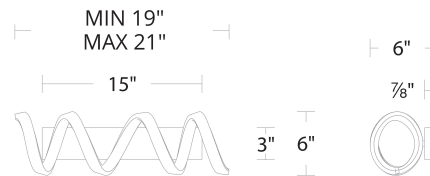

Fixture Type: _____

Catalog Number: _____

Project: _____

Location: _____

Marques

Bathroom Vanity & Sconce 3000K

Model & Size	Color Temp & CRI	Watt	LED Lumens	Delivered Lumens	Finish
WS-83120 20"	3000K 90	15W 15W	1086 1297	575 691	BK Black TT Titanium

Example: **WS-83120-BK**

DESCRIPTION

Graceful and noble. Impossible to ignore.

FEATURES

- Twist aluminum light bar with recessed silicone diffuser
- 360 degree illumination
- Conversion plate included to accommodate 4" junction box
- Driver concealed within the canopy
- 5 year warranty

SPECIFICATIONS

Color Temp:	3000K
Input:	120/277 VAC, 50/60Hz
CRI:	90
Dimming:	ELV: 100-10%, TRIAC: 100-10%
Rated Life:	50000 Hours
Mounting:	Can be mounted on wall in all orientations
Standards:	ETL, cETL, Title 24: 2019 Damp Location Listed
Construction:	Aluminum body, silicone diffuser

REPLACEMENT PARTS

HDW-HY21-WA - Hardware Pack

FINISHES

LINE DRAWING

WS-83120