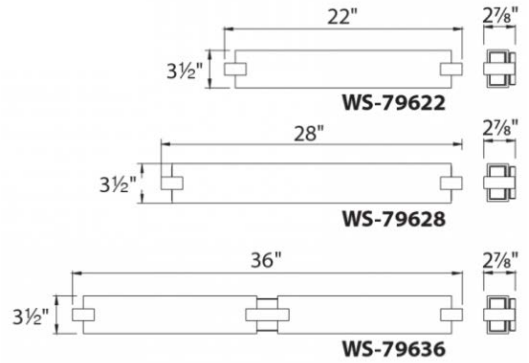

Fixture Type:

Catalog Number:

Project:

Location:

PRODUCT DESCRIPTION

Two polished nickel clips restrain the tempered glass diffuser at its edges in an elegant meditation on balance, while highly efficient led modules ensure an outstanding illumination that will endure the test of time.

FEATURES

- White mitered glass
- Vertical or horizontal mount
- Conversion plate for 4" J box included
- No transformer or driver required
- Alternate color temperature available (2700K or 3500K special order)
- ADA compliant

SPECIFICATIONS

Color Temp: 3000K
CRI: 90
Dimming: 100% - 10% ELV
Rated Life: 50,000 hrs*
Input: 120V (277 special order)
Construction: Aluminum with tempered glass diffuser
Finish: Polished Nickel
Standards: ETL & cETL listed, Damp listed, Title 24

ORDER NUMBER

Model	Wattage	Voltage	LED Lumens	Delivered Lumens	Finish
WS-79622	22"	25W	2390	1646	PN <i>Polished Nickel</i>
WS-79628	28"	35W	3433	2208	
WS-79636	36"	39W	3472	2540	

Example: **WS-79628-PN**

For 277V special order, add an "F" before the finish: **WS_79622F-PN**

For 2700K add "-27", 3500K add "-35" before the finish: **WS-79622-35-PN**