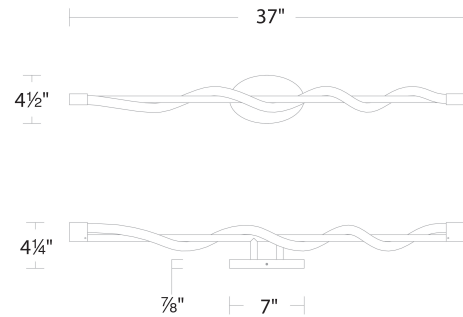

Example: **WS-77127-BK**

DESCRIPTION

Irresistibly attractive. Wrapped around her little finger.

FEATURES

- Frosted silicone diffuser with 360 degree illumination
- Oval backplate
- Driver concealed within the canopy
- 5 year warranty

Color Temp:	3000K
Input:	120/277 VAC, 50/60Hz
CRI:	90
Dimming:	ELV: 100-10%, TRIAC: 100-10%
Rated Life:	50000 Hours
Mounting:	Can be mounted on wall in all orientations
Standards:	ETL, cETL, Title 24: 2019 Damp Location Listed
Construction:	Aluminum body, silicone diffuser

REPLACEMENT PARTS

HDW-HY21-WA - Hardware Pack

FINISHES

LINE DRAWING

WS-77137