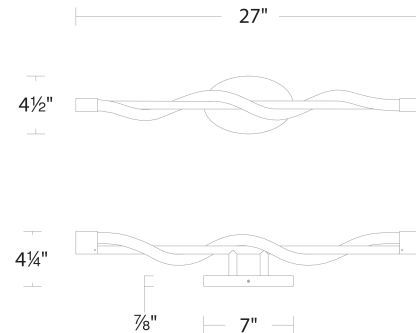

REPLACEMENT PARTS

HDW-HY21-WA - Hardware Pack

FINISHES

LINE DRAWING

WS-77127

Fixture Type: _____

Catalog Number: _____

Project: _____