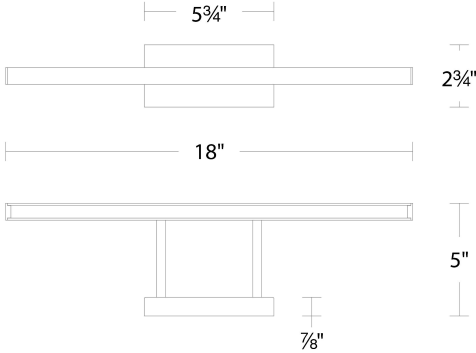

WAC LIGHTING

WS-73117