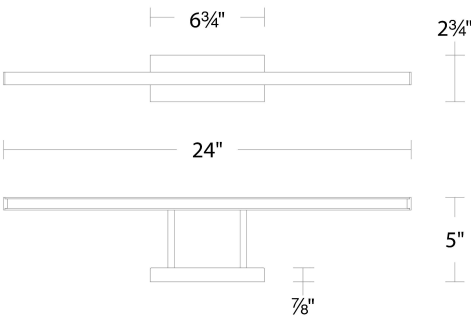

WAC LIGHTING

WS-73123