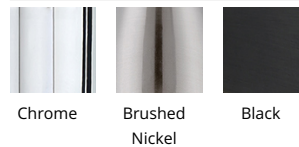

WAC LIGHTING

Fixture Type: _____

Catalog Number: _____

Project: _____

Location: _____

Parallax

Bathroom Vanity

Model & Size	Color Temp & CRI	Finish	Watt	LED Lumens	Delivered Lumens
WS-73117 18"	2700K 90 3000K 90 3500K 90	BK Black	6W	260.7	167.9
		BN Brushed Nickel	6W	254.4	164
		CH Chrome	6W	263.2	169.4
				260.7	167.9
				254.4	164
				263.2	169.4
				260.7	167.9
				254.4	164
				263.2	169.4

SPECIFICATIONS

Color Temp:	3500K,3000K,2700K
Input:	120 VAC,50/60Hz
CRI:	90
Dimming:	ELV: 100-10% ,TRIAC: 100-10%
Rated Life:	54000 Hours
Mounting:	Can be mounted on wall in all orientations
Standards:	ETL, cETL,Title 24 JA8-2019 Compliant Damp Location Listed
Construction:	Aluminum body, PC diffuser

FINISHES:

Chrome Brushed Nickel Black

LINE DRAWING:

WAC LIGHTING

WS-73117

Fixture Type: _____

Catalog Number: _____

Project: _____