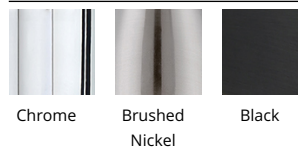

FINISHES:

Chrome

Brushed
Nickel

Black

LINE DRAWING: