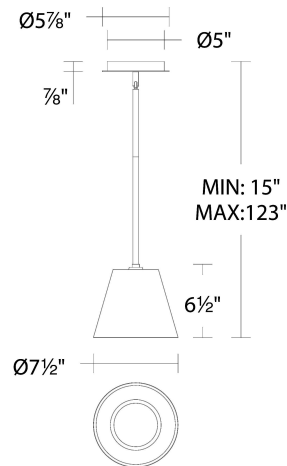

### Mini Pendant 3000K

Model & Size	Color Temp & CRI	Finish	Watt	LED Lumens	Delivered Lumens
PD-87208 8"	3000K 90	BK Black BN Brushed Nickel	15W	958	382

Example: **PD-87208-BN**

For custom requests please contact [customs@waclighting.com](mailto:customs@waclighting.com)

#### LINE DRAWING:

PD-87208