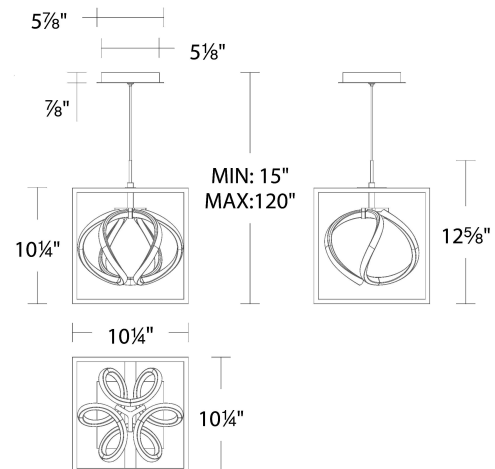

LINE DRAWING: