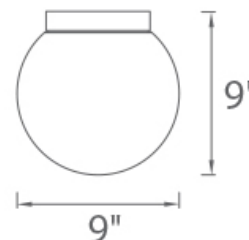

REPLACEMENT PARTS

RPL-GLA-52309 - Glass for FM-W52309

FINISHES

White

LINE DRAWING

Fixture Type: _____

Catalog Number: _____

Project: _____