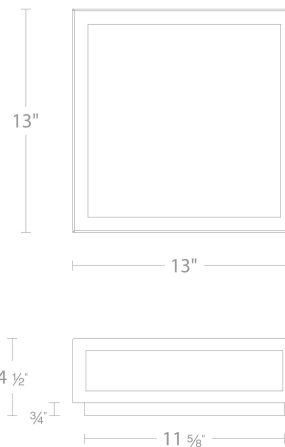

SPECIFICATIONS

Color Temp:	3000K
Input:	120/277V,50/60Hz
CRI:	90
Dimming:	ELV: 100-10% ,TRIAC: 100-10%
Rated Life:	50000 Hours
Mounting:	Can be mounted on ceiling or wall in all orientations
Standards:	ETL, cETL,IP65 Wet Location Listed
Construction:	Aluminum body, hammered glass diffuser

REPLACEMENT PARTS

RPL-GLA-33113-SI - Side Glass

FINISHES:

Black

LINE DRAWING:

FM-W33113