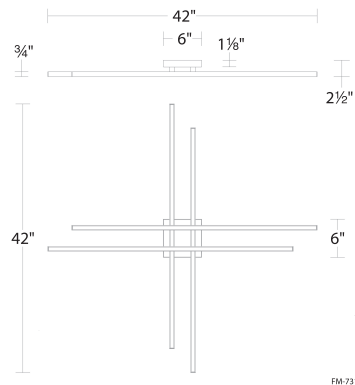

FINISHES:

LINE DRAWING: