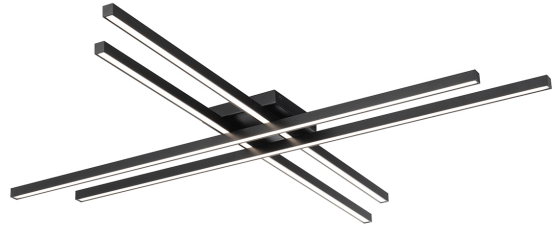

WAC LIGHTING

Parallax

Flush Mount

Fixture Type: _____
Catalog Number: _____
Project: _____
Location: _____

Model & Size	Color Temp	Finish	LED Watts	LED Lumens	Delivered Lumens
☐ FM-73142 42"	2700K/3000K/3500K	☐ BK Black ☐ BN Brushed Nickel ☐ CH Chrome	34W	2006	1407

Example: **FM-73142-CH**
For custom requests please contact customs@wacighting.com

FEATURES

- 3CCT (2700K/3000K/3500K) selectable switch
- Option to pre-select color temperature or adjust in the field
- Driver concealed within the canopy
- 5 year warranty

SPECIFICATIONS

Color Temp:	2700K/3000K/3500K
Input:	120 VAC, 50/60Hz
CRI	90
Dimming:	ELV: 100-10% , TRIAC: 100-10%
Rated Life:	50,000 Hours
Mounting:	Can be mounted on ceiling or wall in all orientations
Standards:	ETL, cETL, Title 24 JA8 Compliant, ADA, Damp Location Listed
Construction	Aluminum body, PC diffuser