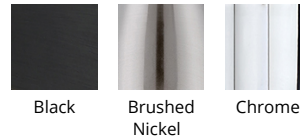

WAC LIGHTING

Parallax

Flush Mount

Fixture Type: _____
Catalog Number: _____
Project: _____
Location: _____

Model & Size	Color Temp	Finish	LED Watts	LED Lumens	Delivered Lumens
☐ FM-73142 42"	2700K/3000K/3500K	☐ BK Black ☐ BN Brushed Nickel ☐ CH Chrome	34W	2006	1407

Example: **FM-73142-CH**
For custom requests please contact customs@wacighting.com

FEATURES

- 3CCT (2700K/3000K/3500K) selectable switch
- Option to pre-select color temperature or adjust in the field
- Driver concealed within the canopy
- 5 year warranty

SPECIFICATIONS

Color Temp:	2700K/3000K/3500K
Input:	120 VAC, 50/60Hz
CRI	90
Dimming:	ELV: 100-10% , TRIAC: 100-10%
Rated Life:	50,000 Hours
Mounting:	Can be mounted on ceiling or wall in all orientations
Standards:	ETL, cETL, Title 24 JA8 Compliant, ADA, Damp Location Listed
Construction	Aluminum body, PC diffuser

REPLACEMENT PARTS (32 for ppid 1811)

HDW-SY21-CE - Hardware Pack

FINISHES:

LINE DRAWING:

FM-73142