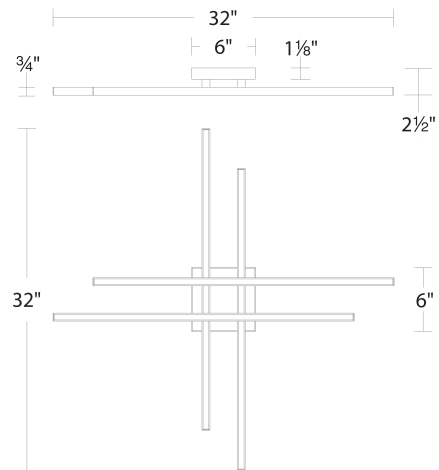

FINISHES

LINE DRAWING