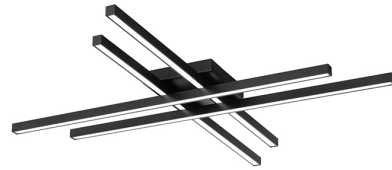

Fixture Type: _____

Catalog Number: _____

Project: _____

Location: _____

Parallax Flush Mount

Model & Size	Color Temp & CRI	Watt	LED Lumens	Delivered Lumens	Finish
FM-73132 32"	2700K/3000K/3500K 90	23W	1306	918	BK Black BN Brushed Nickel CH Chrome

Example: **FM-73132-BK**

DESCRIPTION

A ceiling mount or wall sconce of exaggerated proportions. Unparalleled.

FEATURES

- 3CCT (2700K/3000K/3500K) selectable switch
- Driver concealed within the canopy
- 5 year warranty

SPECIFICATIONS

Color Temp:	2700K/3000K/3500K
Input:	120 VAC, 50/60Hz
CRI:	90
Dimming:	ELV: 100-10%, TRIAC: 100-10%
Rated Life:	50000 Hours
Mounting:	Can be mounted on ceiling or wall in all orientations
Standards:	ETL, cETL, Title 24: 2019 Damp Location Listed
Construction:	Aluminum body, PC diffuser

DESCRIPTION

A ceiling mount or wall sconce of exaggerated proportions. Unparalleled.

FEATURES

- 3CCT (2700K/3000K/3500K) selectable switch
- Driver concealed within the canopy
- 5 year warranty

SPECIFICATIONS