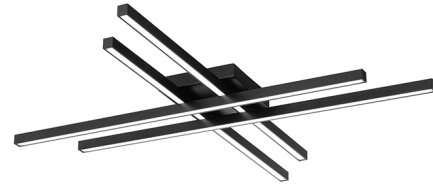

WAC LIGHTING

Parallax

Flush Mount

Fixture Type: _____
Catalog Number: _____
Project: _____
Location: _____

Model & Size	Color Temp	Finish	LED Watts	LED Lumens	Delivered Lumens
<input type="radio"/> FM-73132 32"	2700K/3000K/3500K	<input type="radio"/> BK Black <input type="radio"/> BN Brushed Nickel <input type="radio"/> CH Chrome	23W	1306	923

Example: **FM-73132-CH**

For custom requests please contact customs@wacighting.com

FEATURES

- 3CCT (2700K/3000K/3500K) selectable switch
- Option to pre-select color temperature or adjust in the field
- Driver concealed within the canopy
- 5 year warranty

SPECIFICATIONS

Color Temp:	2700K/3000K/3500K
Input:	120 VAC, 50/60Hz
CRI	90
Dimming:	ELV: 100-10% , TRIAC: 100-10%
Rated Life:	50,000 Hours
Mounting:	Can be mounted on ceiling or wall in all orientations
Standards:	ETL, cETL, Title 24 JA8 Compliant, ADA, Damp Location Listed
Construction	Aluminum body, PC diffuser