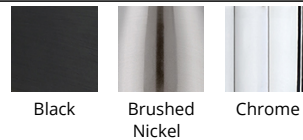

WAC LIGHTING

Parallax

Flush Mount

Fixture Type: _____
Catalog Number: _____
Project: _____
Location: _____

Model & Size	Color Temp	Finish	LED Watts	LED Lumens	Delivered Lumens
☐ FM-73132 32"	2700K/3000K/3500K	☐ BK Black ☐ BN Brushed Nickel ☐ CH Chrome	23W	1306	923

Example: **FM-73132-CH**

For custom requests please contact customs@wacighting.com

FEATURES

- 3CCT (2700K/3000K/3500K) selectable switch
- Option to pre-select color temperature or adjust in the field
- Driver concealed within the canopy
- 5 year warranty

SPECIFICATIONS

Color Temp:	2700K/3000K/3500K
Input:	120 VAC, 50/60Hz
CRI	90
Dimming:	ELV: 100-10% , TRIAC: 100-10%
Rated Life:	50,000 Hours
Mounting:	Can be mounted on ceiling or wall in all orientations
Standards:	ETL, cETL, Title 24 JA8 Compliant, ADA, Damp Location Listed
Construction	Aluminum body, PC diffuser

REPLACEMENT PARTS (32 for ppid 1811)

HDW-SY21-CE - Hardware Pack

FINISHES:

LINE DRAWING: