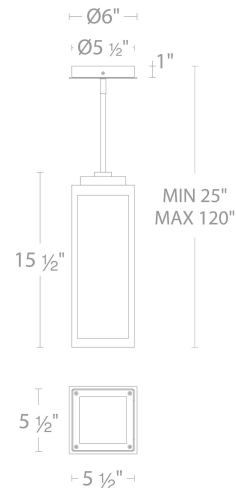

REPLACEMENT PARTS

- RPL-GLA-17218 - Glass
- RPL-ROD-OUT06-BK - 6" rod
- RPL-ROD-OUT12-BK - 12" rod

FINISHES:

Black

LINE DRAWING:

PD-W17216