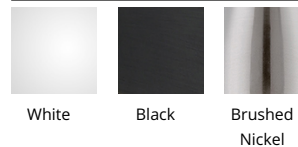

WAC LIGHTING

Fixture Type: _____

Catalog Number: _____

Project: _____

Location: _____

Ocularc 1.0

8W 0°-20° Adjustable Round

Model	Beam	Color Temp & CRI	Lumens	CBCP	Finish
R1BRA-08	F 45°	927 2700K - 90	585	870	BK Black
	N 25°	930 3000K - 90	630	941	BN Brushed Nickel
			680	2225 2405	WT White

Example: **R1BRA-08-F927-BK**

DESCRIPTION

Engineered with state of the art LED and driver technology, Ocularc 3.0, 2.0, 1.0 family of recessed lighting offers various styles, IC and Airtight Rated New Construction and Remodel, and low glare optical distributions to beautifully illuminate a diverse range of applications.

FEATURES

- Cutout 2 1/2"
- Single spot light source
- Ceiling thickness: 1/2" - 1"
- Sold as New Construction, may be reconfigured in the field for Remodel
- Driver concealed within the fixture
- 5 year warranty

SPECIFICATIONS

Construction:	Die-cast aluminum trim with aluminum heat sink
Power:	7.5W
Input:	120 VAC, 50/60Hz
Dimming:	ELV: 100-5% , TRIAC: 100-5%
Light Source:	Integrated LED 3 Step Mac Adam Ellipse
Rated Life:	50000 Hours
Cut Out:	2 1/2"
Finish:	Electrostatically Powder Coated:White, Electrostatically Powder Coated::Black, Electrostatically Powder Coated:::Brushed Nickel
Ceiling Thickness:	1/2" - 1"
Operating Temp:	-4°F to 104°F (-20°C to 40°C)
Standards:	ETL, cETL, Damp Location Listed, Energy Star 2.0, Title 24 JA8-2019 Compliant, IC, Airtight

FINISHES:

LINE DRAWING: