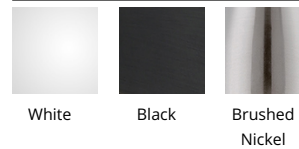

WAC LIGHTING

Fixture Type: _____

Catalog Number: _____

Project: _____

Location: _____

Ocularc 1.0

8W 0°-20° Adjustable Round

Model	Beam	Color Temp & CRI	Lumens	CBCP	Finish
R1BRA-08	F 45°	927 2700K - 90	585	870	BK Black
	N 25°	930 3000K - 90	630	941	BN Brushed Nickel
			680	2225 2405	WT White

Example: **R1BRA-08-F927-BK**

DESCRIPTION

Engineered with state of the art LED and driver technology, Ocularc 3.0, 2.0, 1.0 family of recessed lighting offers various styles, IC and Airtight Rated New Construction and Remodel, and low glare optical distributions to beautifully illuminate a diverse range of applications.

FEATURES

- Cutout 2 1/2"
- Single spot light source
- Ceiling thickness: 1/2" - 1"
- Sold as New Construction, may be reconfigured in the field for Remodel
- Driver concealed within the fixture
- 5 year warranty

SPECIFICATIONS

Construction:	Die-cast aluminum trim with aluminum heat sink
Power:	7.5W
Input:	120 VAC, 50/60Hz
Dimming:	ELV: 100-5% , TRIAC: 100-5%
Light Source:	Integrated LED 3 Step Mac Adam Ellipse
Rated Life:	50000 Hours
Cut Out:	2 1/2"
Finish:	Electrostatically Powder Coated:White, Electrostatically Powder Coated::Black, Electrostatically Powder Coated:::Brushed Nickel
Ceiling Thickness:	1/2" - 1"
Operating Temp:	-4°F to 104°F (-20°C to 40°C)
Standards:	ETL, cETL, Damp Location Listed, Energy Star 2.0, Title 24 JA8-2019 Compliant, IC, Airtight

FINISHES:

LINE DRAWING: