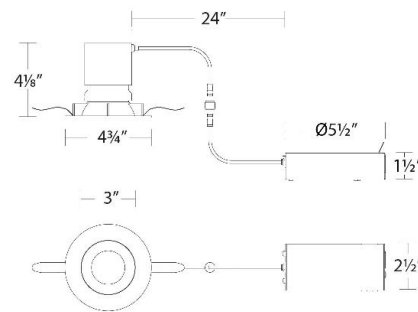

Example: **R3HRAR-F9CS-WT**

DESCRIPTION

Minimum profile downlight with driver and electrical connection box attached to fixture for easy remodel or new construction installation.

FEATURES

- 5-CCT Switchable between 2700K and 5000K
- Twist-on trim with removable film to adjust beam angle
- Silicon gasket on adjustable to prevent vision past ceiling level
- Driver included
- 5 year warranty

SPECIFICATIONS

Construction:	Die-cast Aluminum
Power:	12W
Input:	120-277 VAC, 50/60Hz
Dimming:	ELV: 100-5% , TRIAC: 100-5%
Light Source:	Integrated LED
Lens:	Reflector with Film
Rated Life:	50000 Hours
Mounting:	Heavy gauge retention clips secures fixture to ceiling
Cut Out:	4 1/4"
Finish:	Electrostatically Powder Coated: White
Ceiling Thickness:	1/2" - 1 1/2"
Operating Temp:	-4°F to 104°F (-20°C to 40°C)
Standards:	ETL, cETL, Wet Location Listed, Energy Star 2.0, Title 24 JA8-2019 Compliant, IC, Airtight

FINISHES:

White

LINE DRAWING:

PATRIOT
R3HRDR-F9CS-WT

WAC LIGHTING

Patriot 3"

Downlight and Adjustable Recessed

Fixture Type: _____