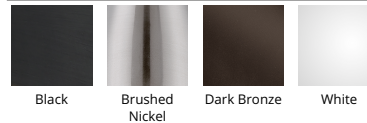

FINISHES

LINE DRAWING