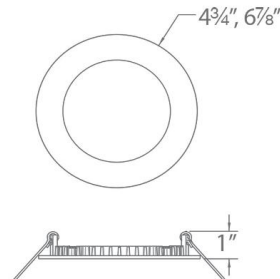

FEATURES

- 5-CCT Switchable between 2700K and 5000K
- Multiple LED array for uniform illumination
- Driver included
- 5 year warranty

SPECIFICATIONS

Construction	Steel with frosted TIR lens
Power:	8W, 12W
Input:	120 -277 VAC,50/60Hz
Dimming:	ELV: 100-5% , TRIAC: 100-5%
Light Source:	Integrated LED
Lens:	Translucent acrylic diffuser
Rated Life:	50,000 Hours
Mounting:	Heavy gauge retention clips secures fixture to ceiling
Cut Out:	4 1/4", 6 1/4"
Finish:	Electrostatically powder coated White
Ceiling Thickness:	1/2" - 1"
Operating Temp:	-4°F to 104°F (-20°C to 40°C)
Standards:	ETL, cETL, Wet Location Listed, Energy Star 2.0, Title 24 JA8 Compliant, Airtight, IC

FINISHES:

White

LINE DRAWING:

WAC LIGHTING

Lotos 4" & 6" Round

Downlight 5CCT

Fixture Type: _____
Catalog Number: _____
Project: _____
Location: _____

ACCESSORIES