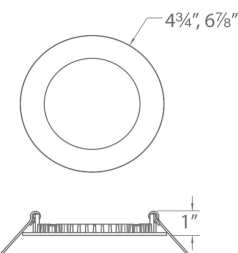

R4ERDR

Model	Power	Beam	Max Lumens	Color Temp	Finish
R4ERDR 4" Round IC - Rated, Airtight Wet Location listed	9W	W 45°	725	9CS 5-CCT Selectable 2700K-3000K-3500K- 4000K-5000K	WT White
R6ERDR 6" Round IC - Rated, Airtight Wet Location listed	15W	W 45°	1340	9CS 5-CCT Selectable 2700K-3000K-3500K- 4000K-5000K	WT White

R6ERDR-W9CS-WT

waclighting.com
Phone (800) 526.2588
Fax (800) 526.2585

Headquarters/Eastern Distribution Center
44 Harbor Park Drive
Port Washington, NY 11050

Central Distribution Center
1600 Distribution Ct
Lithia Springs, GA 30122

Western Distribution Center
1750 Archibald Avenue
Ontario, CA 91760