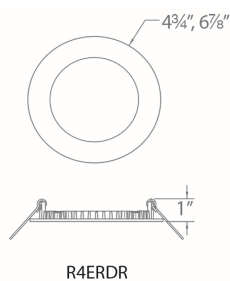

LOTOS 4" & 6" Downlight LED

Recessed R4ERDR / R6ERDR

WAC LIGHTING

Responsible Lighting®

Fixture Type:

Catalog Number:

Project: _____

Location: _____

PRODUCT DESCRIPTION

Shallow profile LED that is designed to fit in furred down ceilings without sacrificing lumen output. Available in 4" or 6" recessed and 4" or 6" adjustable LED recessed.

FEATURES

- Heavy gauge retention clips secures fixture to ceiling
- 360° Retractable Pivot: Downlight and Adjustable
- Installs into ceilings between ½" and 1½" thick
- Height: Fixture - 1¼", Driver 1¼"
- 50,000 hour rated life
- 5 year warranty
- 90 CRI
- 5-CCT Selectable Switch

ORDERING NUMBER

SPECIFICATIONS

Construction: Steel with frosted TIR lens

Input: 120 -277V

Dimming: 100% - 10% ELV, 100% - 5% TRIAC

Harmonic Distortion (THD): <20%

Operating Temperature: -20°C (-4°F) to 40°C (104°F)

Standards: Title 24 JA8-2016 Compliant; Energy Star® Rated; Wet Location listed; ETL & cETL listed

Model	Power	Beam	Max Lumens	Color Temp	Finish
R4ERDR 4" Round IC - Rated, Airtight Wet Location listed	9W	W 45°	725	9CS 5-CCT Selectable 2700K-3000K-3500K- 4000K-5000K	WT White
R6ERDR 6" Round IC - Rated, Airtight Wet Location listed	15W	W 45°	1340	9CS 5-CCT Selectable 2700K-3000K-3500K- 4000K-5000K	WT White

R6ERDR-W9CS-WT

waclighting.com
Phone (800) 526.2588
Fax (800) 526.2585

Headquarters/Eastern Distribution Center
44 Harbor Park Drive
Port Washington, NY 11050

Central Distribution Center
1600 Distribution Ct
Lithia Springs, GA 30122

Western Distribution Center
1750 Archibald Avenue
Ontario, CA 91760