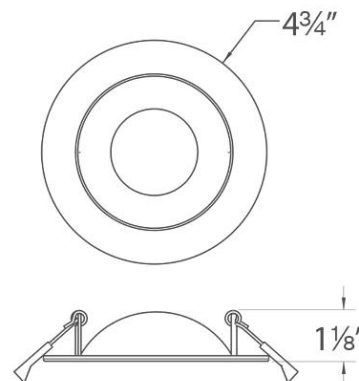

FINISHES:

LINE DRAWING:

R4ERAR

WAC LIGHTING

Lotos 4" & 6" Round

Adjustable Downlight 5CCT

Fixture Type: _____
 Catalog Number: _____
 Project: _____
 Location: _____

Model	Beam	Color Temp & CRI	Lumens	CBCP	Finish
R6ERAR	W 45°	9CS 2700K/3000K/3500K/4000K/5000K - 90	1290 1340	1920 1896	BK Black WT White