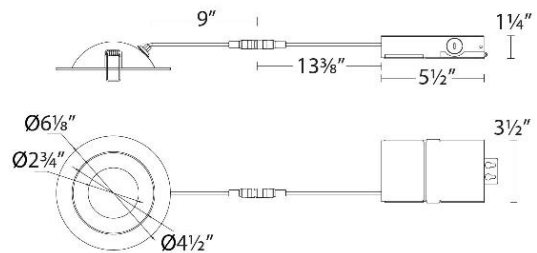

FINISHES:

LINE DRAWING:

R4ERAR

WAC LIGHTING

Lotos 4" & 6" Round

Adjustable Downlight 5CCT

Fixture Type: _____
 Catalog Number: _____
 Project: _____
 Location: _____

Model	Beam	Color Temp & CRI	Lumens	CBCP	Finish
R6ERAR	W 45°	9CS 2700K/3000K/3500K/4000K/5000K - 90	1290 1340	1920 1896	BK Black WT White

FEATURES

- 5-CCT Switchable between 2700K and 5000K
- Multiple LED array for uniform illumination
- Rotatable multi-axis gimbal ring
- Driver included
- 5 year warranty

SPECIFICATIONS

Color Temp:	2700K/3000K/3500K/4000K/5000K
Input:	120 -277 VAC,50/60Hz
CRI:	90
Dimming:	ELV: 100-5% ,TRIAC: 100-5%
Rated Life:	50000 Hours
Mounting:	Heavy gauge retention clips secures fixture to ceiling
Standards:	ETL, cETL, Title 24 JA8 Compliant, Energy Star 2.0 Wet Location Listed
Construction:	Steel with frosted TIR lens

FINISHES:

LINE DRAWING:

R6ERAR-W930-WT