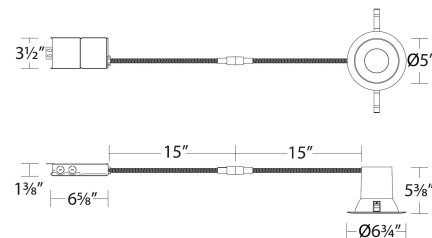

Example: **R6DRDR-F9CS-WT**

DESCRIPTION

Minimum profile downlight with metal conduit and driver included for easy remodel or new construction installation.

FEATURES

- 5-CCT Switchable between 2700K and 5000K
- Sold as remodel, but new construction frame available
- Metal Conduit with Quick Connect to allow for easy installation
- Driver included
- 5 year warranty

SPECIFICATIONS

Construction:	Die-cast Aluminum with 20-gauge Cold Rolled Steel Driver Box
Power:	25W
Input:	120-277 VAC, 50/60Hz
Dimming:	ELV: 100-10% , TRIAC: 100-5%
Light Source:	Integrated LED
Lens:	Frosted TIR lens
Rated Life:	50000 Hours
Mounting:	Heavy gauge retention clips secures fixture to ceiling
Cut Out:	5 1/2"
Finish:	Electrostatically Powder Coated: White
Ceiling Thickness:	1/2" - 1 1/2"
Operating Temp:	-4°F to 104°F (-20°C to 40°C)
Standards:	ETL, cETL, Wet Location Listed, Energy Star 2.0, Title 24 JA8-2019 Compliant, IC, Airtight

FINISHES:

White

LINE DRAWING:

WAC LIGHTING

BLAZE 6" Round Remodel Downlight

Fixture Type: _____

Catalog Number: _____

Project: _____