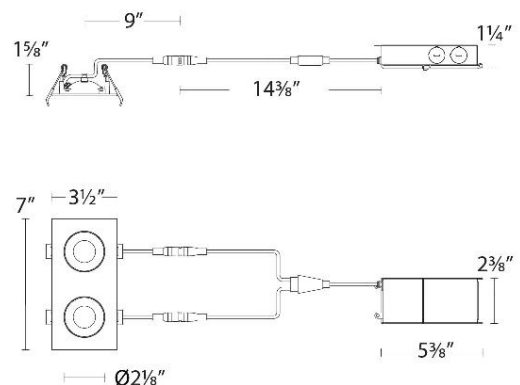

### SPECIFICATIONS

Color Temp:	3000K
Input:	120 -277 VAC, 50/60Hz
CRI:	90
Dimming:	ELV: 100-5% , TRIAC: 100-5%
Rated Life:	50000 Hours
Mounting:	Heavy gauge retention clips secures fixture to ceiling
Standards:	ETL, cETL, Title 24 JA8-2019 Compliant, Energy Star 2.0 Wet Location Listed
Construction:	Steel with frosted TIR lens

### LINE DRAWING: