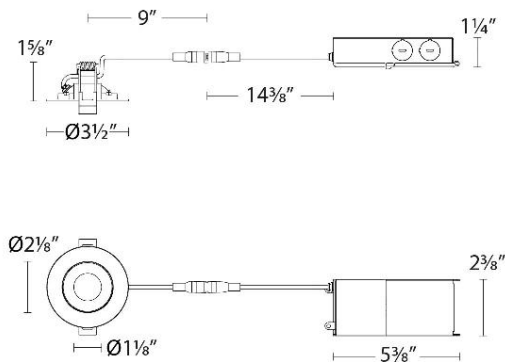

LINE DRAWING: