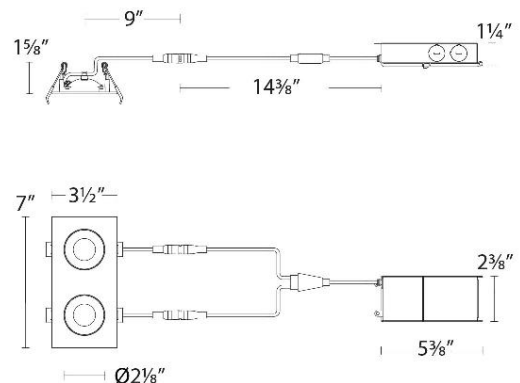

Fixture Type: _____

Catalog Number: _____

Project: _____

Location: _____

Lotos 2" & Multiples

Adjustable Downlight 3000K

Model	Beam	Color Temp & CRI	Lumens	CBCP	Finish
R2ESAR	W 45°	930 3000K - 90	530	No	WT White

Example: **R2ESAR-W930-WT**

For custom requests please contact customs@wacighting.com

DESCRIPTION

The wafer-thin Lotos LED Recessed Kit with remote driver combines high quality light output and efficiency while eliminating the need for a large housing. This innovative design can be installed easily as a remodel. Lotos is available in a downlight version for general ambient lighting and an adjustable version with a gimbal that pivots 360 degrees on a hinge.

FEATURES

- Multiple LED array for uniform illumination
- Rotatable multi-axis gimbal ring
- Driver included
- 5 year warranty

SPECIFICATIONS

Color Temp:	3000K
Input:	120 -277 VAC,50/60Hz
CRI:	90
Dimming:	ELV: 100-5% ,TRIAC: 100-5%
Rated Life:	50000 Hours
Mounting:	Heavy gauge retention clips secures fixture to ceiling
Standards:	ETL, cETL, Title 24 JA8-2019 Compliant, Energy Star 2.0 Wet Location Listed
Construction:	Steel with frosted TIR lens

FINISHES:

White

LINE DRAWING: