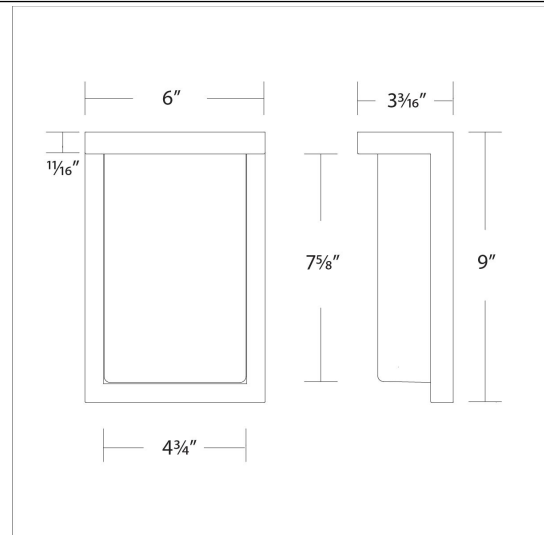

WAC LIGHTING

Fixture Type: _____

Catalog Number: _____

Project: _____

Location: _____

Vega

Wall Mount 3000K

Model	Color Temp & CRI	Lumens	Finish
WS-W190109	30 3000K - 90	545	BK Black

Example: **WS-W190109-30-BK**

FEATURES

- Multiple LED array for uniform illumination
- ACLED driverless technology
- 5 Year warranty

SPECIFICATIONS

Color Temp:	3000K
Input:	120 VAC, 50/60Hz
CRI:	90
Dimming:	ELV: 100-10%
Rated Life:	50000 Hours
Mounting:	Installs over a 3" or 4" Junction Box
Standards:	ETL, cETL Wet Location Listed
Construction:	Die-cast aluminum

FINISHES

Black

LINE DRAWING