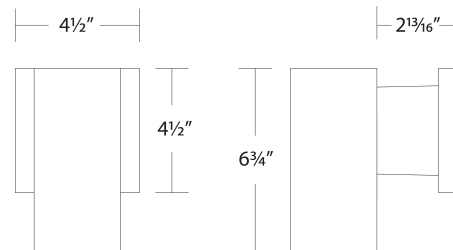

Fixture Type: _____

Catalog Number: _____

Project: _____

Location: _____