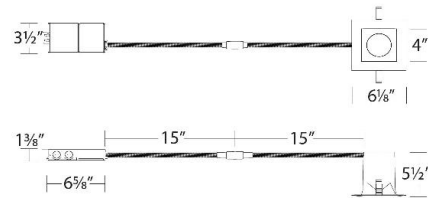

LINE DRAWING: