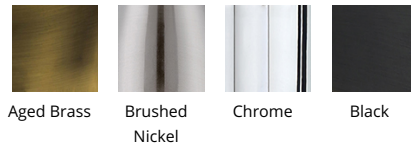

Fixture Type: _____

Catalog Number: _____

Project: _____

Location: _____

Juliet

Bath & Wall Light 3000K

Model & Size	Color Temp	Finish	LED Watts	LED Lumens	Delivered Lumens
WS-35020 20"	3000K	AB Aged Brass BK Black BN Brushed Nickel CH Chrome	27W	2059	1439

REPLACEMENT PARTS

RPL-GLA-35020 - Glass

FINISHES:

Aged Brass Brushed Nickel Chrome Black

LINE DRAWING:

WS-35020

Fixture Type: _____

Catalog Number: _____