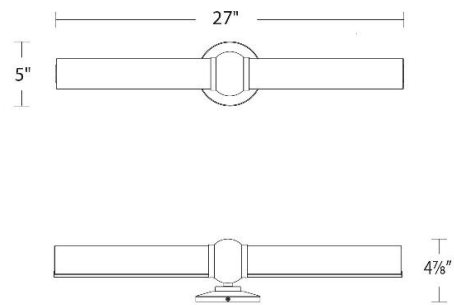

REPLACEMENT PARTS

RPL-GLA-35027 - Glass

FINISHES:

Aged Brass Brushed Nickel Chrome Black

LINE DRAWING:

WS-35027