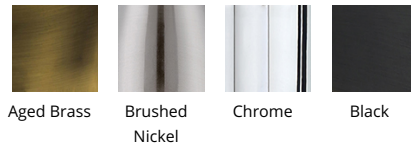

REPLACEMENT PARTS

RPL-GLA-35020 - Glass

FINISHES:

Aged Brass Brushed Nickel Chrome Black

LINE DRAWING:

WS-35020

Fixture Type: _____

Catalog Number: _____

REPLACEMENT PARTS

RPL-GLA-35027 - Glass

FINISHES:

Aged Brass Brushed Nickel Chrome Black

LINE DRAWING:

WS-35027