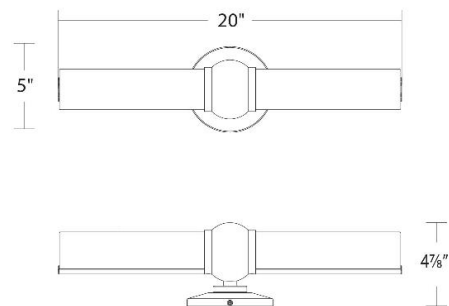

REPLACEMENT PARTS

RPL-GLA-35020 - Glass

FINISHES:

Aged Brass Brushed Nickel Chrome Black

LINE DRAWING:

WS-35020

Fixture Type: _____

Catalog Number: _____

Project: _____

Location: _____

Juliet

Bath & Wall Light 3000K

Model & Size	Color Temp	Finish	LED Watts	LED Lumens	Delivered Lumens
WS-35027 27"	3000K	AB Aged Brass BK Black BN Brushed Nickel CH Chrome	34W	2778	1983