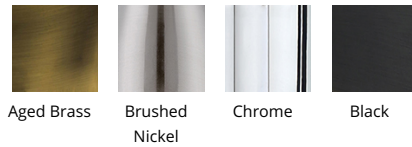

Fixture Type: _____

Catalog Number: _____

Project: _____

Location: _____

Juliet

Bath & Wall Light 3000K

Model & Size	Color Temp	Finish	LED Watts	LED Lumens	Delivered Lumens
WS-35020 20"	3000K	AB Aged Brass BK Black BN Brushed Nickel CH Chrome	27W	2059	1439

FINISHES:

Aged Brass Brushed Nickel Chrome Black

REPLACEMENT PARTS

RPL-GLA-35020 - Glass

LINE DRAWING:

WS-35020

Fixture Type: _____

Catalog Number: _____