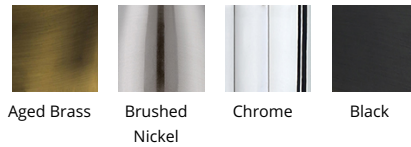

FINISHES:

Aged Brass Brushed Nickel Chrome Black

REPLACEMENT PARTS

RPL-GLA-35020 - Glass

LINE DRAWING:

WS-35020

Fixture Type: _____

Catalog Number: _____

REPLACEMENT PARTS

RPL-GLA-35027 - Glass

FINISHES:

Aged Brass Brushed Nickel Chrome Black

LINE DRAWING:

WS-35027