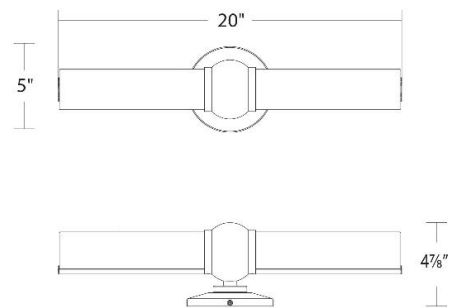

FINISHES:

Aged Brass Brushed Nickel Chrome Black

REPLACEMENT PARTS

RPL-GLA-35020 - Glass

LINE DRAWING:

WS-35020

Fixture Type: _____

Catalog Number: _____

Project: _____

Location: _____

Juliet

Bath & Wall Light 3000K

Model & Size	Color Temp	Finish	LED Watts	LED Lumens	Delivered Lumens
WS-35027 27"	3000K	AB Aged Brass BK Black BN Brushed Nickel CH Chrome	34W	2778	1983