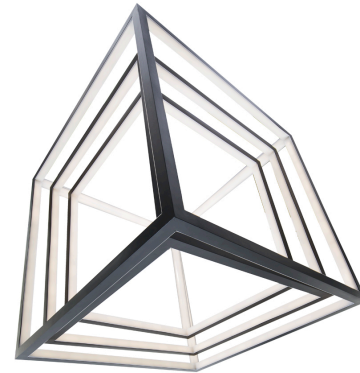

Fixture Type: _____

Catalog Number: _____

Project: _____

Location: _____

Atlas

Model & Size	Color Temp & CRI	Watt	Voltage	LED Lumens	Delivered Lumens	Finish
PD-51050 50"	3500K 90	60W	120-277 VAC	6500	3000	BK Black

Example: **PD-51050-BK**

DESCRIPTION

Reminiscent of the brilliant modern artwork of Eva Rothschild, this unique pendant features three illuminating cubes that move independently. The black finish provides striking contrast with the luminous lines of light. A recognizable bold design.

FEATURES

- Cubes rotate independently for creative display options
- Three 12" and one 6" downrods included
- PD-51050-BK for special order only
- Driver conceals within the canopy
- Quick install canopy
- 5 Year warranty

SPECIFICATIONS

Color Temp:	3500K
Input:	120-277 VAC, 50/60Hz
CRI:	90
Dimming:	ELV: 100-10%, 0-10V: 100-5%, TRIAC: 100-5%
Rated Life:	50000 Hours
Standards:	ETL, cETL, Title 24: 2019 Damp Location Listed
Construction:	Aluminum body with silicone diffuser

FINISHES