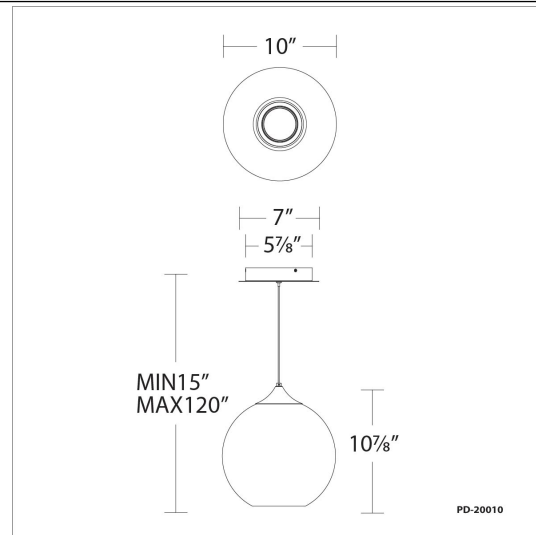

Model & Size	Color Temp & CRI	Finish	Watt	LED Lumens	Delivered Lumens	Title 24
PD-20010 10"	3000K 90	AB Aged Brass	9W	680	259	YES

Example: **PD-20010-AB**

DESCRIPTION

Classic forms elevated.

FEATURES

- Low profile, powered aircraft cables for an ultra-clean look
- Easy to clean
- Can be mounted on a sloped ceiling
- Three 12" and one 6" downrods included for PD-20004 only
- Driver conceals within the canopy
- Quick install canopy
- 5 Year warranty

FINISHES

Aged Brass

LINE DRAWING

Fixture Type: _____

Catalog Number: _____

Project: _____

Location: _____

Bistro