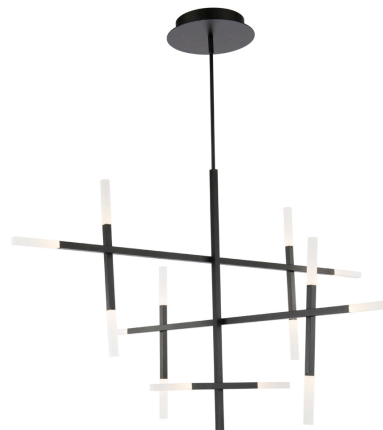

Highwire

Fixture Type: _____

Catalog Number: _____

Project: _____

Location: _____

Model & Size	Color Temp & CRI	Watt	Voltage	LED Lumens	Delivered Lumens	Finish
PD-19043 43"	3000K 90	23W	120-277 VAC	1150	758	BK Black

Example: **PD-19043-BK**

DESCRIPTION

A perfect balancing act. Feather-light yet substantial.

FEATURES

- Six 12" and two 6" downrods included for PD-19050; Three 12" and one 6" downrods included for PD-19043 (additional downrods available)
- PD-19043 can be mounted on a sloped ceiling
- Driver conceals within the canopy
- Quick install canopy for PD-19043 only
- 5 Year warranty

SPECIFICATIONS

Color Temp:	3000K
Input:	120-277 VAC, 50/60Hz
CRI:	90
Dimming:	ELV: 100-10%, 0-10V: 100-5%, TRIAC: 100-5%
Rated Life:	50000 Hours
Standards:	ETL, cETL Damp Location Listed
Construction:	Steel hardware with frosted acrylic diffuser