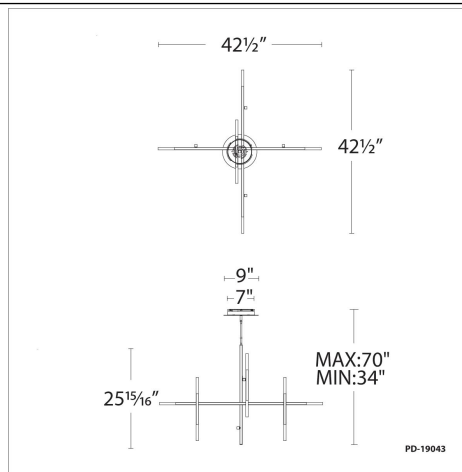

LINE DRAWING