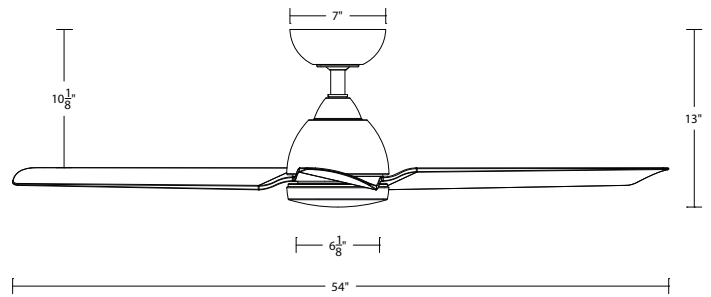

MOCHA

F-001L

54" Ceiling Fan

WAC SMART FANS

PRODUCT DESCRIPTION

Mocha renders a youthful take on a timeless model that has something every generation can agree on. This smart-looking fan stands out in a stainless steel aesthetic or blend into a time honored style with a versatility matched by high performance in large spaces. Make it smart by downloading the app for additional functionality.

FEATURES

- 6 fan speeds through both Summer and Winter Modes
- Silent DC motor
- Includes remote control with wall cradle (RC20-WT)
- Wall control for 3, 4-way control sold separately
- Compatible with WAC Smart Fans app

AIRFLOW/ENERGY EFFICIENCY

Weighted-Average/High Airflow CFM:	4633/6872
Weighted-Average/High Energy Use (W):	17/36
Estimated Yearly Energy Cost ($):	5
Weighted-Average/High Efficiency (CFM/W):	241/207
Max RPM:	161

ORDER NUMBER

Model	Housing	Blade
F-001L	BA <i>Brushed Aluminum</i>	TT <i>Titanium Silver</i>
	MB <i>Matte Black Matte</i>	MB <i>Matte Black</i>
	MW <i>White</i>	MW <i>Matte White</i>
	OB <i>Oil-Rubbed Bronze</i>	BZ <i>Bronze</i>

F-001L-__

Example: F-001L-MB

*This fan comes uni-pack - blade select options are not available

* Range results may vary based on application and surroundings.

The WAC app synchronizes seamlessly with smart home devices you already own

wacighting.com
Phone (800) 526.2588
Fax (800) 526.2585

Headquarters/Eastern Distribution Center
44 Harbor Park Drive
Port Washington, NY 11050

Central Distribution Center
1600 Distribution Ct
Lithia Springs, GA 30122

Western Distribution Center
1750 Archibald Avenue
Ontario, CA 91760

SPECIFICATIONS

Construction:	Aluminum,
Blade:	14° Pitch, 54" sweep
Downrod:	3/4"W X 4.5"H included
Mounting Slope:	Up to 30°
Wire:	80"
Hanging Weight:	17 lbs
Total Power:	46W
Standards:	UL/cUL Wet Location listed, Title 24 JA8-2016, Title 20 Compliant, Energy Star Rated
Motor Type:	DC 125NS

WIRELESS PERFORMANCE

Wi-Fi Range:	Up to 150 ft*
Bluetooth Range:	Up to 150 ft*

LUMINAIRE PERFORMANCE

Light Source:	LED
Light Wattage:	21W
Lumens/Delivered Lumens:	1991-2159/1261
Dimming:	Integrated
CRI:	90
Color Temperature:	2700K, 3000K, 4000K, 5000K
Rated Life:	50,000 hours