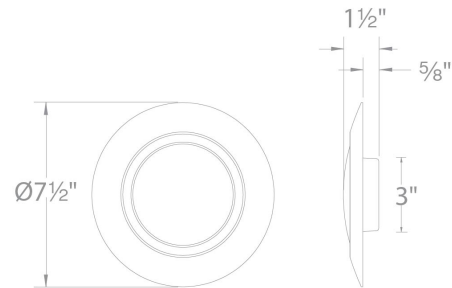

LINE DRAWING