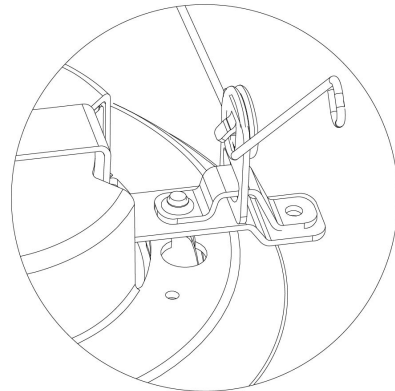

WAC LIGHTING

I Can't Believe It's Not Recessed

Retrofit Kit For 5"/6" Recessed Cans

Model

FM-616-RFK RF Kit for 5"/6"
Recessed Cans

Example: **FM-616-RFK**

FEATURES

- 5 year warranty

SPECIFICATIONS

Construction: 20 Gauge cold rolled steel

Fixture Type: _____

Catalog Number: _____

Project: _____

Location: _____

LINE DRAWING

Fixture Type: _____

DESCRIPTION

Multiple mid-powered LEDs illuminate the opaque diffuser uniformly without socket shadows, which are common in conventional flush mounts.

FEATURES

- Imitates a traditional 6" line voltage recessed downlight with an R30 light bulb
- Multiple LED array for uniform illumination
- Driver installed within the Junction Box, driver dimension: 2.875" Dia x 0.875" Deep
- 5 year warranty