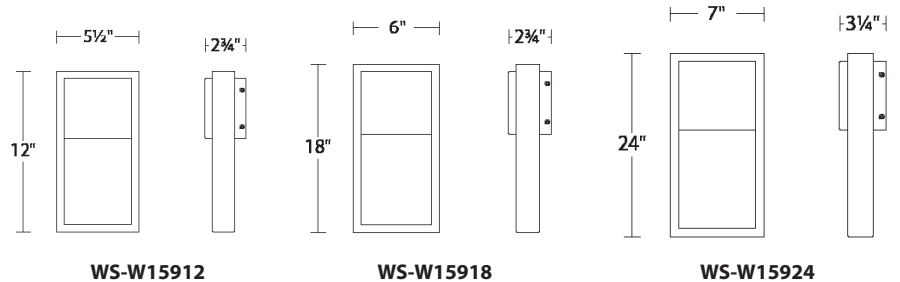

SPECIFICATIONS

Construction: Aluminum hardware

Input: 120V

Dimming: 100% - 10% ELV

Light Source: High output LED

Finish: Black (BK)

Standards: ETL/cETL, Wet location listed, IP65 Rated, Title 24 2016

Compliant

ORDER NUMBER

Model	Size	Watt	LED Lumens	Delivered Lumens	Finish
WS-W15912	12"	10W	800	331	BK Black
WS-W15918	18"	13W	1000	435	
WS-W15924	24"	16W	1200	571	

Example: **WS-W15912-BK**

dweLED.com
Phone (800) 526.2588
Fax (800) 526.2585