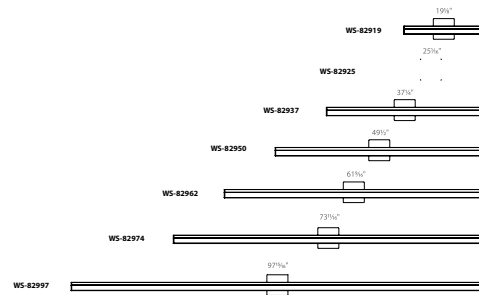

Location: _____

PRODUCT DESCRIPTION

A slender bar of light for a clean and consistent look.

FEATURES

- Co-extruded acrylic diffuser
- Available in multiple sizes to meet numerous applications
- Can be mounted vertically, horizontally, at an angle or on ceiling
- No transformer or driver needed
- Color Temperature: 3000K
- CRI: 90
- Rated Life: 54,000 hours

SPECIFICATIONS

Construction: Aluminum body with acrylic diffuser

Input: 120V

Dimming: 100% - 10% ELV

Light Source: High output LED

Finish: Brushed Aluminum (AL)

Standards: Damp location listed, ADA Compliant, ETL/cETL, Title 24 JA8-2016

Compliant

ORDER NUMBER

Model	Size	Watt	LED Lumens	Delivered Lumens	Finish
WS-82919	19"	22W	1492	770	AL Brushed Aluminum
WS-82925	25"	25W	2071	1142	
WS-82937	37"	44W	3084	1746	
WS-82950	50"	59W	4130	2312	
WS-82962	62"	74W	5394	3074	
WS-82974	74"	89W	6168	3492	
WS-82998	98"	119W	8284	4568	