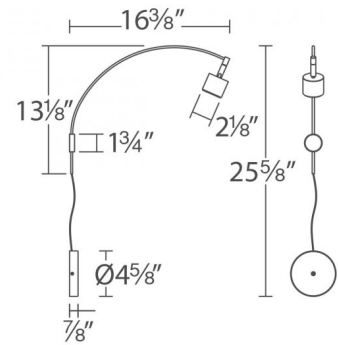

Fixture Type:

Catalog Number:

Project: _____

Location: _____

PL-22916-BN