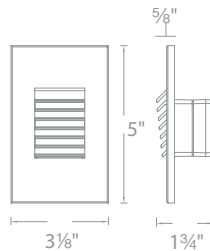

Model: WL-LED220

Step Light

WAC LIGHTING

Responsible Lighting®

Fixture Type:

Catalog Number:

Project: _____

Location: _____

PRODUCT DESCRIPTION

Vertical rectangle Step Light. Designed for safety and style on stairways, patios, decks, balcony areas, walkways and building perimeters.

Features an architectural design. Energy efficient for long-lasting indoor and outdoor lighting solutions. Creates an attractive, romantic impression at night.

FEATURES

- Louvered design offers shielded illumination
- Die Cast Aluminum construction with abrasion resistant powder coat finish
- Magnetized design for easy installation and maintenance
- Title 24 Compliant (120V only)
- 50,000 hour rated life

SPECIFICATIONS

Construction: Die-cast aluminum

Input: 120V or 277VAC 50/60Hz

Power: Direct wiring, no remote driver needed. Input voltage: 120V or 277VAC 50/60Hz

Lumens: Up to 33 lm

Mounting: Fits into a switch box or a 2" x 4" Junction Box with minimum inside dimensions of 3"L x 2"W x 2.5"D

Dimming: 100% - 10% ELV (120V only)

CRI: 90

Standards: IP66, ETL & cETL Listed for wet locations

Voltage	Power	Model	Color Temp	Finishes
120V	3.5W	WL-LED220-C	3000K	BK Black on Aluminum BZ Bronze on Aluminum WT White on Aluminum
		WL-LED220-AM	Amber	
277V	3W	WL-LED220F-C	3000K	
		WL-LED220F-AM	Amber